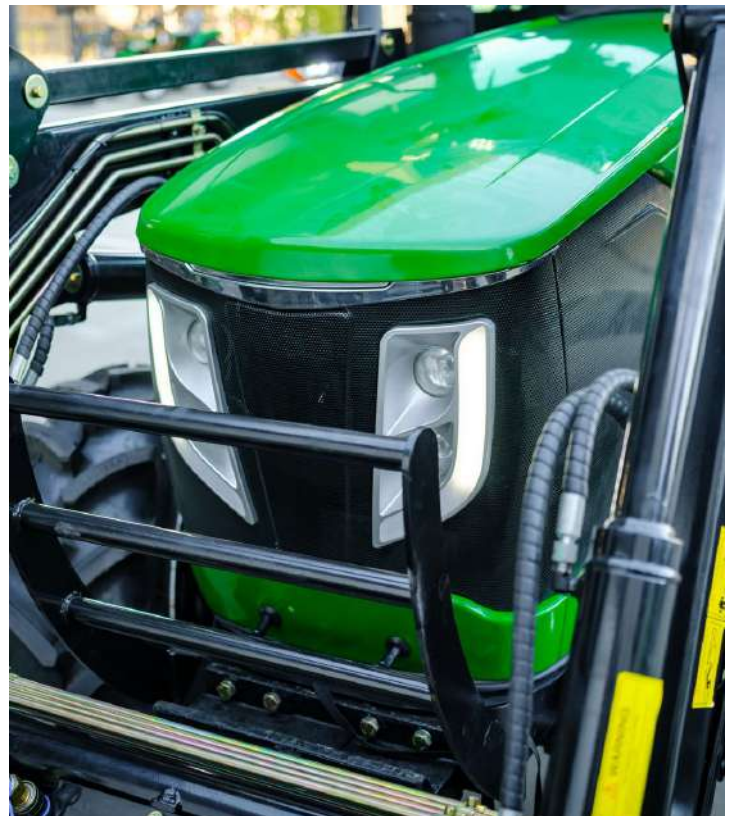

AgKing

AK704

ROPS TRACTOR

The AgKing AK704 70hp Tractor offers all the power and features needed to get serious work done because it has the traction and weight to push and pull coupled with the maneuverability to negotiate tight places.

- ✓ Compact Design
- ✓ Fel With 4 In 1 Bucket
- ✓ Power Steering
- ✓ Double Air Filter
- ✓ 4x4 Diesel Engine
- ✓ Rear 3 Point Linkage
- ✓ Two Speed Pto And Draw Bar
- ✓ Rear 3 Point Linkage
- ✓ 2 Sets Remote Hydraulics
- ✓ Rops With Sun Shade

AK704 ROPS Tractor

Rated Power:	70hp
Type:	4 wheel drive

Dimensions

Length with FEL:	5420mm	Rear wheel Tread:	1300 – 1500mm
Width:	1820mm	Wheel Base:	2010mm
Height:	2800mm	Min Ground Clearance:	325mm
Front wheel Tread:	1400mm	Weight with FEL & Ballast:	3690kg

Tire

Tire Type			
Front Wheel	Agri	Radial	Industrial
Rear Wheel	9.5-20	280/85R20	400/60-15.5
Tank Opacity	16.9-28	380/85R30	600/55-22.5

Front End Loader

Model:	AKS800	Digging Depth:	120mm
Max lifting height at implement pivot pin:	3110mm	Bucket Width:	1700mm
Dumping Height:	2470mm	Bucket Capacity:	0.44m3
Overloading Height:	2930mm	Safe Lifting weight:	800kg
Ground Clearance at Arm Pivot Pin:	1500mm		